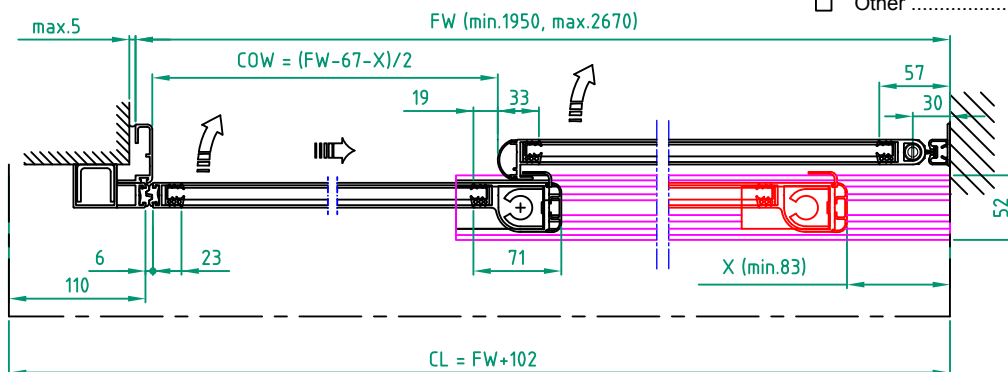

Glass option see drw. 1009030

Glass code: .....

Limitation

If 10 mm glass FW x FH = max. 6,3 m<sup>2</sup>  
 If 12 mm glass FW x FH = max. 5,8 m<sup>2</sup>

Installation

Floor heating  
 Other .....

FW (min.1950, max.2670)

5.0

1009389-EI

STATE WHEN ORDERING

FW = ..... mm  
 FH = ..... mm  
 X = ..... mm  
 COW = ..... mm  
 COH = ..... mm  
 CL = ..... mm

Surface treatment

Silver anodized  
 Special anodized .....  
 RAL .....  
 Special powder coating .....  
 .....

Glass option see drw. 1009030

Glass code:  
 .....

Limitation

If 10 mm glass FW x FH = max. 6,3 m<sup>2</sup>  
 If 12 mm glass FW x FH = max. 5,8 m<sup>2</sup>

Installation

Floor heating  
 Other .....

Customer: \_\_\_\_\_  
 Door id: \_\_\_\_\_  
 Project No: \_\_\_\_\_