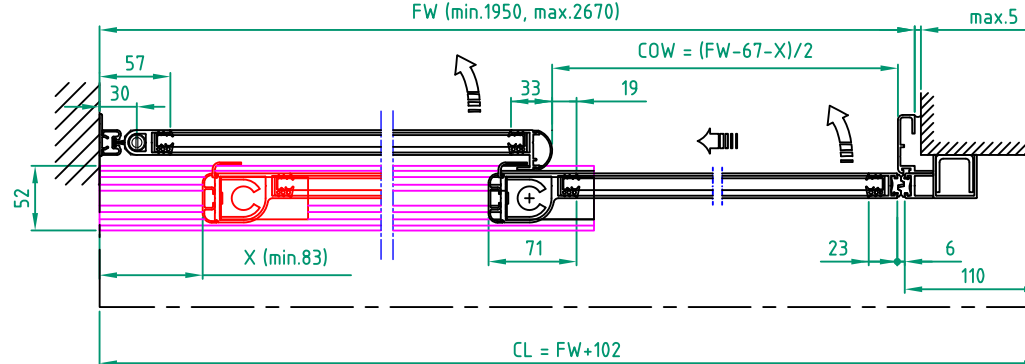

Glass option see drw. 1009030

Glass code: .....

Limitation

If 10 mm glass FW x FH = max. 6,3 m<sup>2</sup>  
 If 12 mm glass FW x FH = max. 5,8 m<sup>2</sup>

Installation

Floor heating  
 Other .....

FW (min.1950, max.2670)

Customer:

Ref:

Door id:

Date:

Project No:

Sign:

Automatic door system  
 ASSA ABLOY Slim break-out 2 Panel wall mounted opening left  
 Art. No. 1009389-15  
 ASSA ABLOY SL500

**ASSA ABLOY**

Glass option see drw. 1009030

Glass code:  
 .....

Limitation

If 10 mm glass FW x FH = max. 6,3 m<sup>2</sup>  
 If 12 mm glass FW x FH = max. 5,8 m<sup>2</sup>

Installation

Floor heating  
 Other .....

Customer: \_\_\_\_\_  
 Door id: \_\_\_\_\_  
 Project No: \_\_\_\_\_