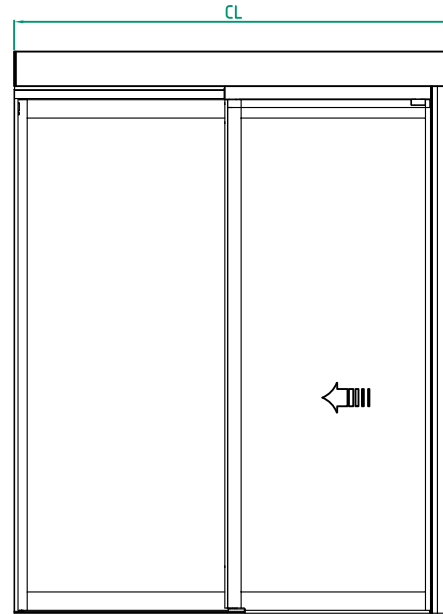

Project No: \_\_\_\_\_

Ref: \_\_\_\_\_

Date: \_\_\_\_\_

Sign: \_\_\_\_\_

Automatic door system  
 ASSA ABLOY Slim break-out 4 Panel wall mounted  
 Art. No. 1009389-15  
 ASSA ABLOY SL500

**ASSA ABLOY**

5.0 1009389-EI

Glass option see drw. 1009030

Glass code: .....

Limitation

If 10 mm glass FW x FH = max. 6,3 m<sup>2</sup>  
 If 12 mm glass FW x FH = max. 5,8 m<sup>2</sup>

Installation

Floor heating  
 Other .....

FW (min.1950, max.2670)