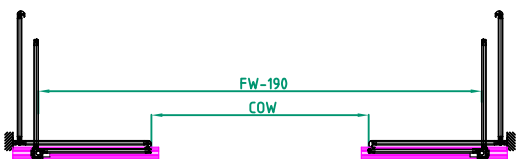

STATE WHEN ORDERING

- FW = ..... mm
- FH = ..... mm
- X = ..... mm
- COW = ..... mm
- COH = ..... mm
- CL = ..... mm

Surface treatment

- Silver anodized
- Special anodized .....
- RAL .....
- Special powder coating .....

Glass option see drw. 1009030

Glass code: .....

Installation

- Floor heating
- Other .....

©ASSA ABLOY Entrance Systems AB, 2017  
Technical data subject to change without notice.

Customer: \_\_\_\_\_

Door id: \_\_\_\_\_