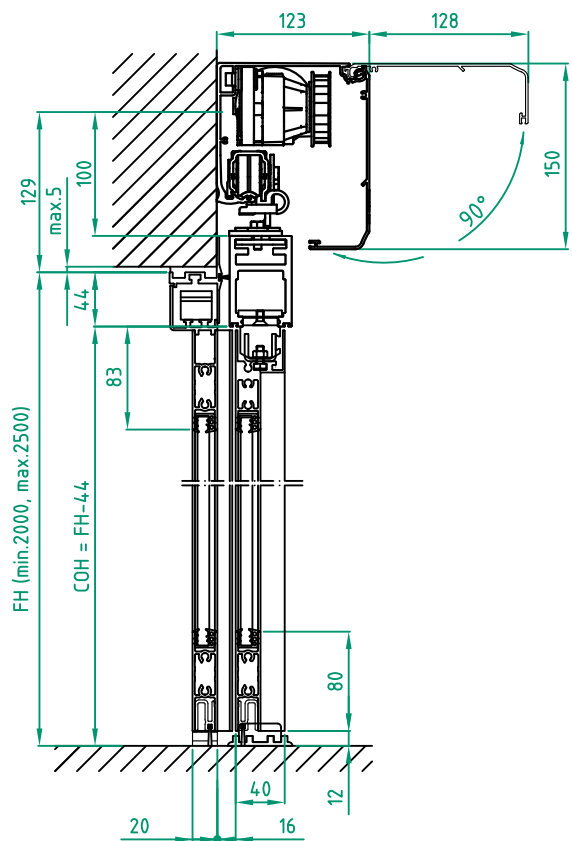

STATE WHEN ORDERING

FW = ... mm
FH = ... mm
X = ... mm
COW = ... mm
COH = ... mm
CL = ... mm

Surface treatment

☐ Silver anodized
Special anodized .....
RAL .....
Special powder coating .....
.....

Glass option see drw. 1009030

Glass code:
.....

Limitation

If 10 mm glass FW x FH = max. 6,3 m²
If 12 mm glass FW x FH = max. 5,8 m²

Installation

☐ Floor heating
☐ Other .....