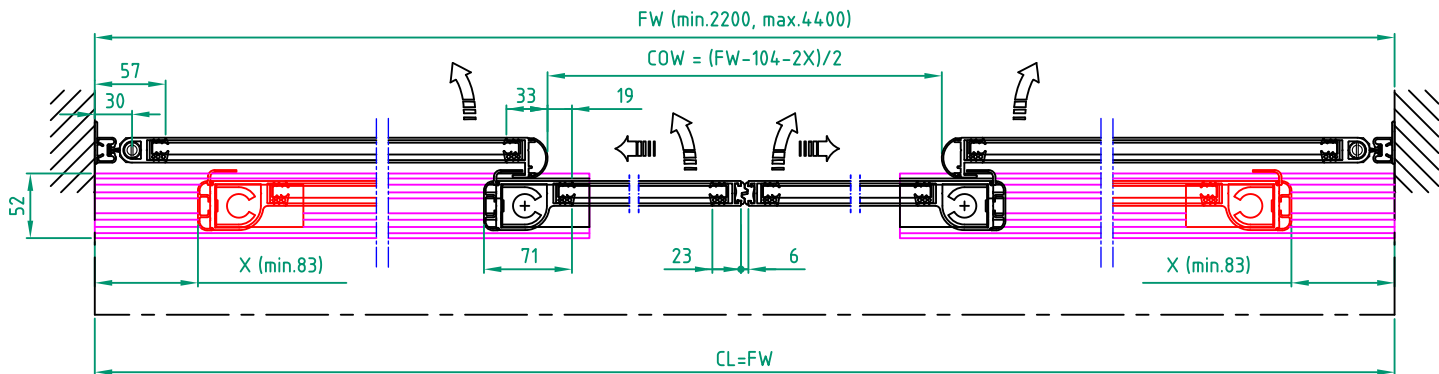

STATE WHEN ORDERING

- FW = ..... mm
- FH = ..... mm
- X = ..... mm
- COW = ..... mm
- COH = ..... mm
- CL = ..... mm

Surface treatment

- Silver anodized
- Special anodized .....
- RAL .....
- Special powder coating .....

Glass option see drw. 1009030

Glass code: .....

Installation

- Floor heating
- Other .....

©ASSA ABLOY Entrance Systems AB, 2017  
Technical data subject to change without notice.

Customer: \_\_\_\_\_

Door id: \_\_\_\_\_

Glass option see drw. 1009030

Glass code: .....

Limitation

If 10 mm glass FW x FH = max. 6,3 m<sup>2</sup>  
 If 12 mm glass FW x FH = max. 5,8 m<sup>2</sup>

Installation

Floor heating  
 Other .....

FW (min.1950, max.2670)