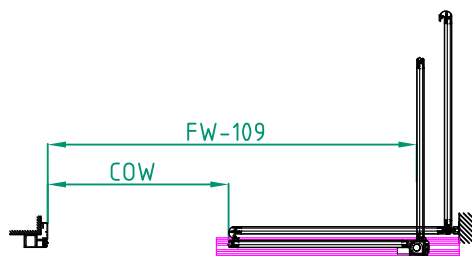

Glass option see drw. 1009030

Glass code:  
 .....

Limitation

If 10 mm glass FW x FH = max. 6,3 m<sup>2</sup>  
 If 12 mm glass FW x FH = max. 5,8 m<sup>2</sup>

Installation

Floor heating  
 Other .....

Customer: \_\_\_\_\_  
 Door id: \_\_\_\_\_  
 Project No: \_\_\_\_\_