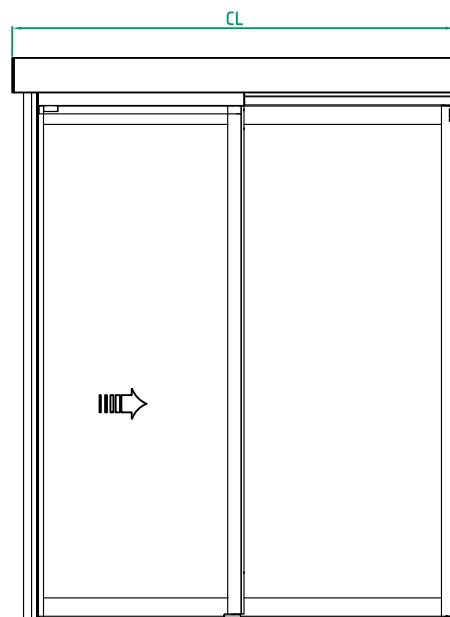

STATE WHEN ORDERING

FW = ... mm
FH = ... mm
X = ... mm
COW = ... mm
COH = ... mm
CL = ... mm

Surface treatment

☐ Silver anodized
Special anodized .....
RAL .....
Special powder coating .....
.....

Glass option see drw. 1009030

Glass code:
.....

Limitation

If 10 mm glass FW x FH = max. 6,3 m²
If 12 mm glass FW x FH = max. 5,8 m²

Installation

☐ Floor heating
☐ Other .....