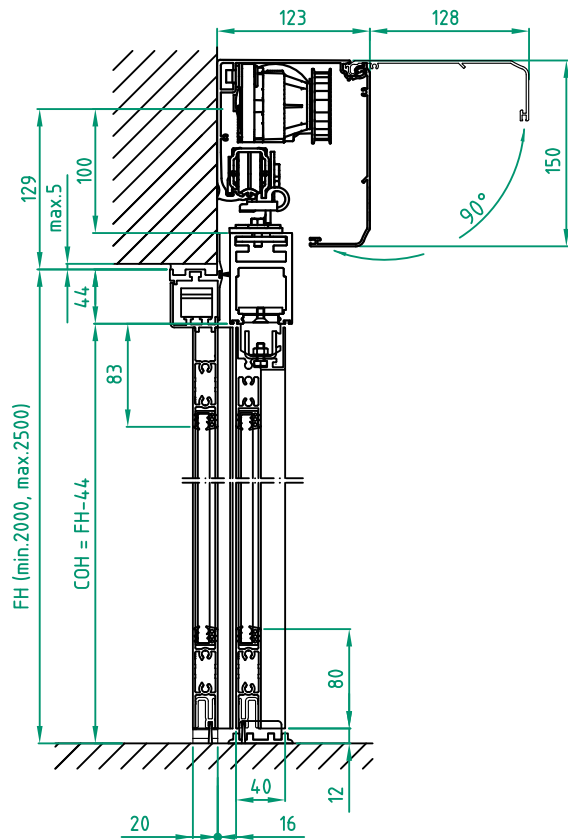

Project No: \_\_\_\_\_

Ref: \_\_\_\_\_

Date: \_\_\_\_\_

Sign: \_\_\_\_\_

Automatic door system  
 ASSA ABLOY Slim break-out 4 Panel wall mounted  
 Art. No. 1009389-15  
 ASSA ABLOY SL500

**ASSA ABLOY**

5.0 1009389-EI

Glass option see drw. 1009030

Glass code: .....

Limitation

If 10 mm glass FW x FH = max. 6,3 m<sup>2</sup>  
 If 12 mm glass FW x FH = max. 5,8 m<sup>2</sup>

Installation

Floor heating  
 Other .....

FW (min.1950, max.2670)

Glass option see drw. 1009030

Glass code:  
 .....

Limitation

If 10 mm glass FW x FH = max. 6,3 m<sup>2</sup>  
 If 12 mm glass FW x FH = max. 5,8 m<sup>2</sup>

Installation

Floor heating  
 Other .....

Customer: \_\_\_\_\_  
 Door id: \_\_\_\_\_  
 Project No: \_\_\_\_\_