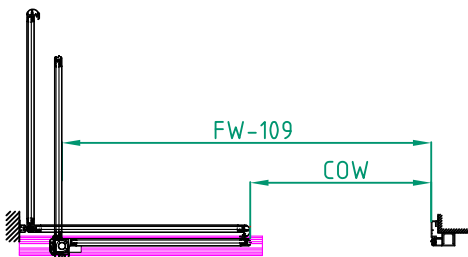

STATE WHEN ORDERING

FW = ..... mm  
 FH = ..... mm  
 X = ..... mm  
 COW = ..... mm  
 COH = ..... mm  
 CL = ..... mm

Surface treatment

Silver anodized  
 Special anodized .....  
 RAL .....  
 Special powder coating .....  
 .....

Glass option see drw. 1009030

Glass code: .....

Limitation

If 10 mm glass FW x FH = max. 6,3 m<sup>2</sup>  
 If 12 mm glass FW x FH = max. 5,8 m<sup>2</sup>

Installation

Floor heating  
 Other .....

FW (min.1950, max.2670)

Customer:

Ref:

Door id:

Date:

Project No:

Sign:

Automatic door system  
 ASSA ABLOY Slim break-out 2 Panel wall mounted opening left  
 Art. No. 1009389-15  
 ASSA ABLOY SL500

**ASSA ABLOY**