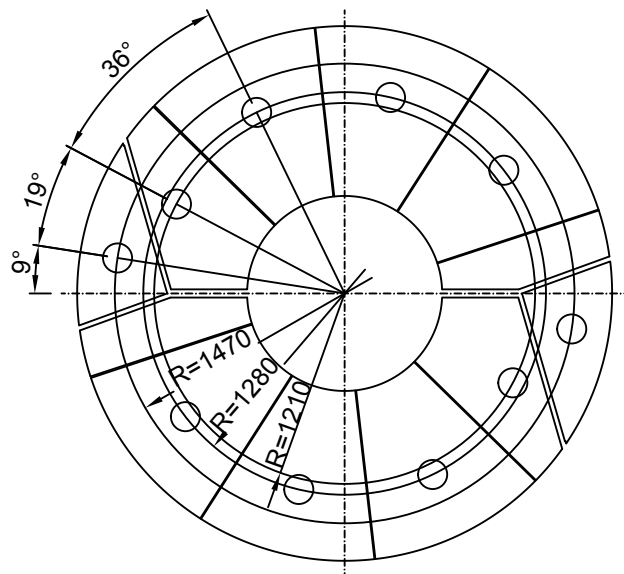

Rated voltage 12VDC±0.3V  
 Rated power 5W  
 Colour temp. 3000 K°  
 Lifetime ≥30000 hours  
 Luminous flux 350 lm

Distance (m)	Beam (m)	Lux
1	0,76 X 0,71	155
2	1,51 X 1,42	39

Rated voltage 12VDC±0.3V  
 Rated power 12W  
 Colour temp. 3000 K°  
 Lifetime ≥30000 hours  
 Luminous flux 960 lm

Distance (m)	Beam (Øm)	Lux
1	3	265
2	6	66

Customer:

Ref:

Door id:

Date:

Project No:

Sign:

Revolving door  
 ASSA ABLOY UniTurn -36  
 LED Lamp, Article No. 1016979  
 LED Panel, Article No. 1702890