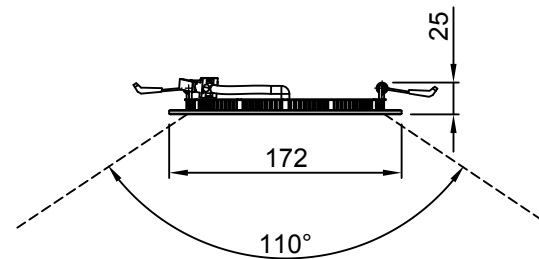

Rated voltage 12VDC±0.3V  
 Rated power 5W  
 Colour temp. 3000 K°  
 Lifetime ≥30000 hours  
 Luminous flux 350 lm

Distance (m)	Beam (m)	Lux
1	0,76 X 0,71	155
2	1,51 X 1,42	39

Rated voltage 12VDC±0.3V  
 Rated power 12W  
 Colour temp. 3000 K°  
 Lifetime ≥30000 hours  
 Luminous flux 960 lm

Distance (m)	Beam (Øm)	Lux
1	3	265
2	6	66

Customer:

Ref:

Door id:

Date:

Project No:

Sign:

Revolving door  
 ASSA ABLOY UniTurn -36  
 LED Lamp, Article No. 1016979  
 LED Panel, Article No. 1702890